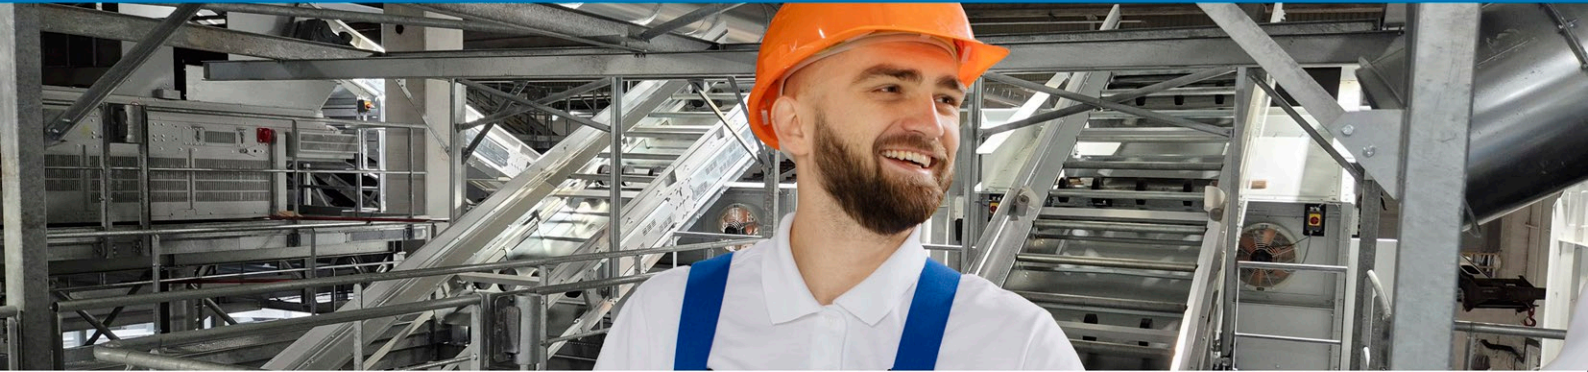

Your Machinery in the UK – Our Professional Installation

Turn the challenges of the British market into your competitive advantage

Why trust us?

1. **1 Peace of Mind:**
   18 years of global experience and an **ISO 45001** certified safety system
2. **2 Full Compliance:**
   CIS Gross Payment Status and local VAT registration in the UK.
3. **3 Elite Workforce:**
   Teams with **NPORS** and **CSCS** qualifications, led by English-speaking Supervisors.
4. **4 Self-Sufficiency & Mobility:**
   Our own service fleet and a comprehensive range of professional tools.
5. **5 Financial Protection:**
   Robust contractual security backed by a comprehensive liability insurance policy.

We look forward to working with you

Are you planning an expansion into the British market or do you need a trusted partner for installation and service? We are ready to assist. Contact us for more information or a detailed proposal.

POLMEC Sp. z o.o.
ul. Targowa 10c
98-346 Skomlin • Poland

Direct Sales Support:
☎ +48 512 929 954 🇬🇧

☎ +48 43 840 46 34
@ info@polmec.eu

www.polmec.eu